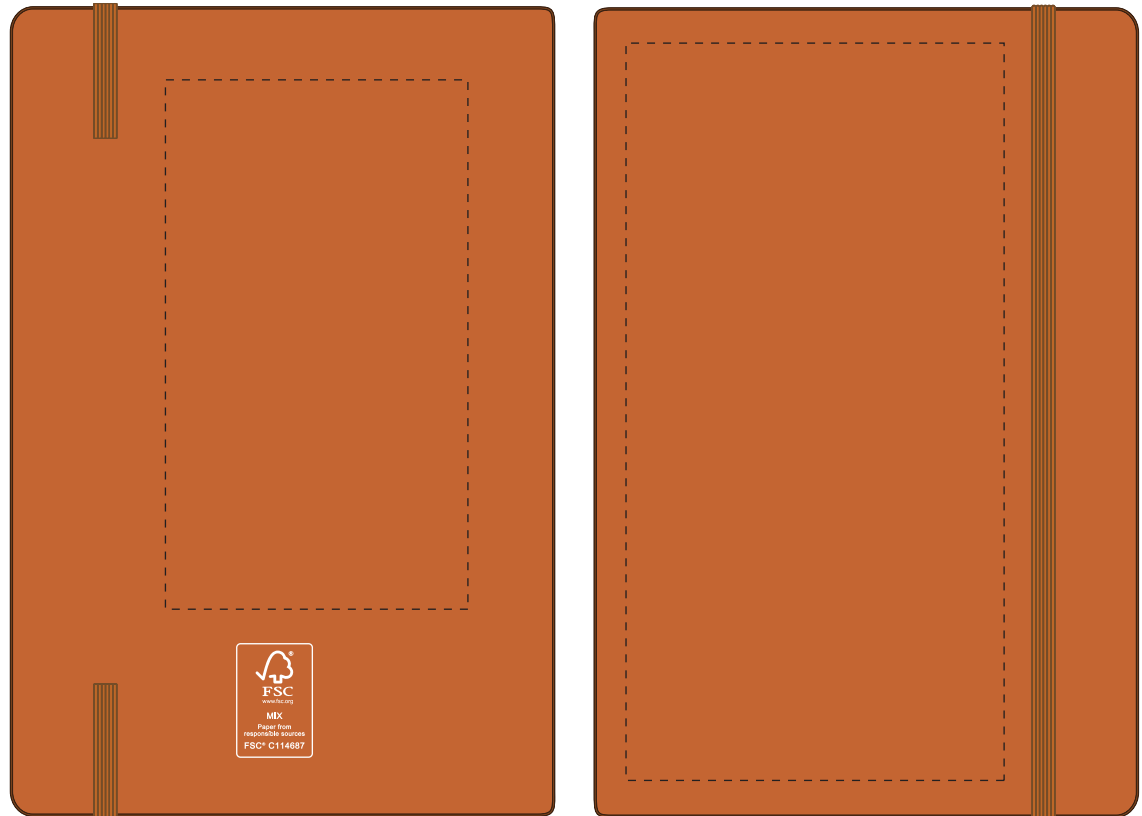

| | | |
|-----------|------------|-------------------------|
| Your Ref: | Quantity: | Product Code: QS0362 |
| Our Ref: | Version: 1 | Product Colour: NATURAL |

PRINTING CONCERNS:**PRODUCT INFO: DUE TO THE NATURE OF THE PRODUCT THE PRINT POSITION MAY VARY BY 2 - 3 MM**

We stock this item in the following colours

**PANTONE REFERENCE(S)**

- Colour 1
- Colour 1
- Colour 1
- Colour 1

ARTWORK SCALE 50%

Product Image for visualisation
- colours may vary

- CENTRED TO PRINT AREA
- CENTRED TO NOTEBOOK

The dashed line is to demonstrate print area and will not appear on your printed item

PLEASE NOTE:

- All colours including print and product are for visual purposes only and should not be regarded as the actual colour of the product and print.
- Some products may vary from batch to batch and may differ from previous orders.
- The colour and texture of a product can also have an effect on the final print colour.
- By approving this order we accept that you understand these terms.

To proceed, please approve visual via the online system.

ARTWORK SCALE 100%
Max print area: 195mm x 100mm

ARTWORK SCALE 100%
Max print area: 140mm x 80mm